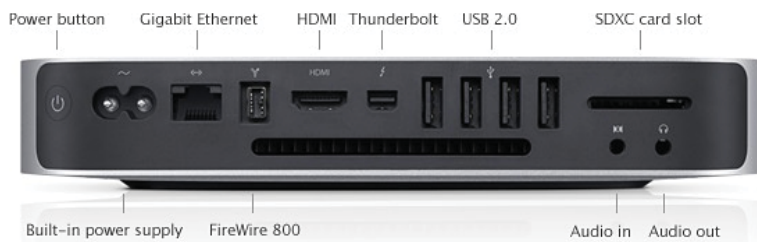

Mac Mini

Select your Mac mini.

2.3 GHz : 500GB

- 2.3GHz dual-core Intel i5
- 2GB 1333MHz (2x 2GB)
- 500GB 5400-rpm
- Intel HD Graphics 3000 with 288MB DDR3 SDRAM
- Thunderbolt port support for up to 2560-by-1600 pixel
- HDMI port support for up to 1920-by-1200 pixel
- 8x double-layer SuperDrive
- 802.11n Wi-Fi wireless
- Bluetooth 4.0 wireless
- Ethernet 10/100/1000

MC936LL/A

\$979.00

Thunderbolt.
The next generation of I/O.

Intel Processors.
State-of-the-art processors.

OS X Lion.
With over 250 new features.

AMD Radeon.
Game-changing graphics.

In the box

- Mac mini
- HDMI to DVI Adapter
- Power cord
- Printed and electronic documentation

Custom-to-Order options

- Memory up to 8GB
- Hard drive up to 750GB (5400rpm) or 256GB Solid State
- Apple Remote

Included software

Mac OS X Lion - World's most advanced operating system
iLife '11 - Featuring iPhoto, iMovie, Garageband, iDVD, and iWeb